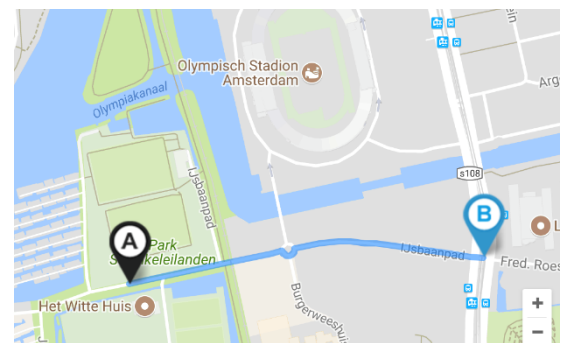

### FROM SCHIPHOL AIRPORT (busstop A9 - A13) TO HOTEL VAN DER VALK A4

05.10	11.40	18.20
05.40	12.20	19.00
06.20	13.00	19.40
07.00	13.40	20.20
07.40	14.20	21.00
08.20	15.00	21.40
09.00	15.40	22.20
09.40	16.20	23.00
10.20	17.00	23.40
11.00	17.40	

## LOCAL TRAVEL

There are excellent connections to the city centre. Several buses and trams leave from the stop IJsbaanpad, 8 minutes' walk from the venue (Turn right out of the venue, and the tram stop is 750 m. down the road). Tram 16 goes to Amsterdam Central Station.

To schedule your journey to your destination you can use the link below. Please make sure you use IJsbaanpad 43, Amsterdam as location of the Frans Otten Stadion.

<https://9292.nl/en>

Tickets should be bought when starting the journey, the tickets lasts for one hour. The trams stop running at midnight. Everywhere in the city, you must pay to park your car. If you fail to pay and display a ticket, you risk a large fine or your car will be towed.

## SHUTTLE TIMES: SUNDAY 10 JULY

Hotel Valk - FOS	FOS - Hotel Valk
07:30	
08.00	
08.30	08.30
09.00	09.00
09.30	09.30
10.00	10.00
10.30	10.30
11.00	11.00
11.30	11.30
12.00	12.00
12.30	
	13.30
	14.30
	15.00
	15.30
	16.00
	16.30
	17.00
	17.30