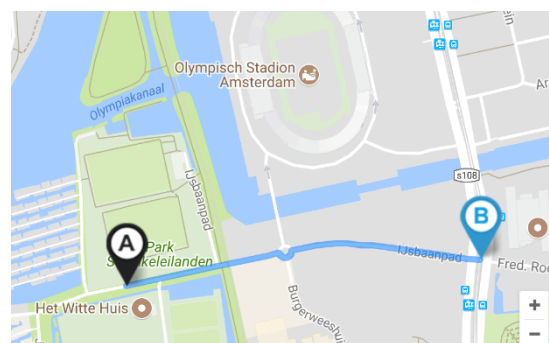

BUS SCHEDULE VAN DER VALK HOTEL AND SCHIPHOL AIRPORT

FROM VAN DER VALK HOTEL TO SCHIPHOL

05.00	11.20	18.00
05.30	12.00	18.40
06.00	12.40	19.20
06.40	13.20	20.00
07.20	14.00	20.40
08.00	14.40	21.20
08.40	15.20	22.00
09.20	16.00	22.40
10.00	16.40	23.20
10.40	17.20	

FROM SCHIPHOL AIRPORT (busstop A9 - A13) TO HOTEL VAN DER VALK A4

05.10	11.40	18.20
05.40	12.20	19.00
06.20	13.00	19.40
07.00	13.40	20.20
07.40	14.20	21.00
08.20	15.00	21.40
09.00	15.40	22.20
09.40	16.20	23.00
10.20	17.00	23.40
11.00	17.40	

LOCAL TRAVEL

There are excellent connections to the city centre. Several buses and trams leave from the stop IJsbaanpad, 8 minutes' walk from the venue (Turn right out of the venue, and the tram stop is 750 m. down the road). Tram 16 goes to Amsterdam Central Station.

To schedule your journey to your destination you can use the link below. Please make sure you use IJsbaanpad 43, Amsterdam as location of the Frans Otten Stadion.

<https://9292.nl/en>

Tickets should be bought when starting the journey, the tickets lasts for one hour. The trams stop running at midnight. Everywhere in the city, you must pay to park your car. If you fail to pay and display a ticket, you risk a large fine or your car will be towed.